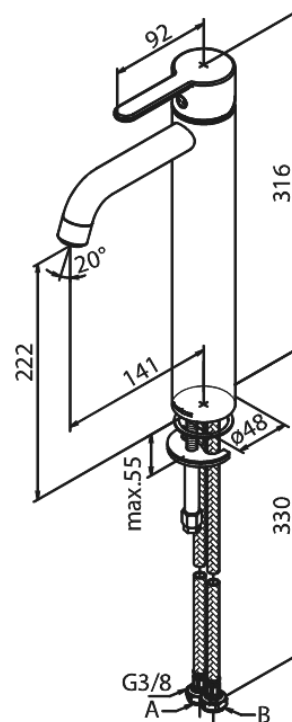

Product features

FM Mattsson Denmark ApS
Hvidkærvej 48, 5250 Odense SV, DK-56416218

+45 88 33 00 34 damixa-international@fmmattsongroup.com

Mere information på damixa.com

damixa